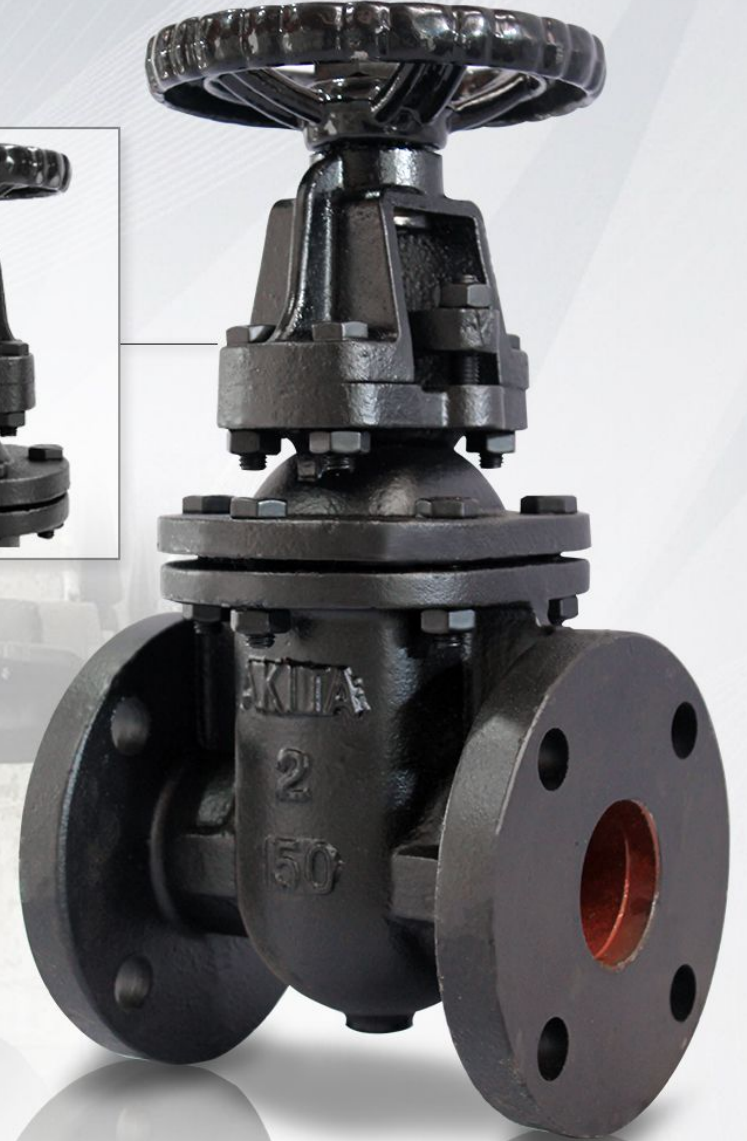

AKITA

CAST IRON FLANGE TYPE
GATE VALVE
RISING STEM

LB JONSON
COMMERCIAL & DISTRIBUTION, INC.